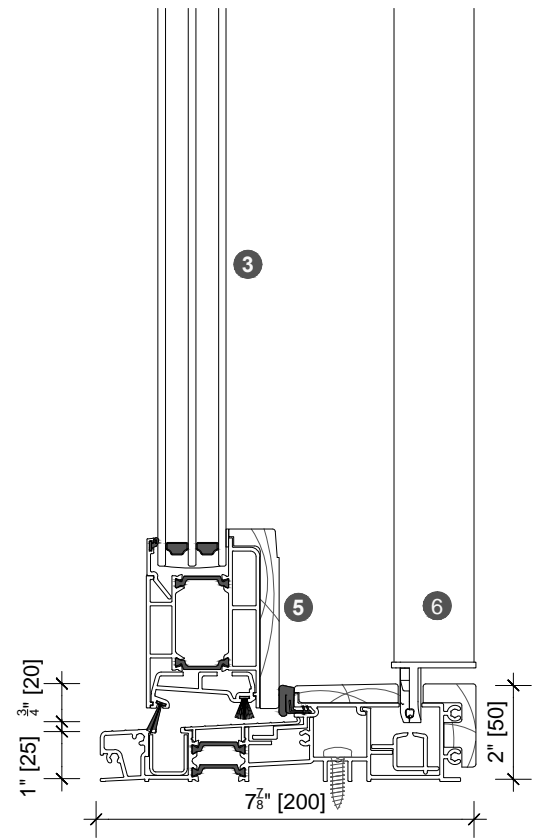

3. head detail

Head support bracket provided where fixing is inboard of the carrier track (folding doors only)  
 Door frames wider than 19'8 1/4\"/>

3a. jamb detail

205 series	
overall frame height	6'6 1/4\"/>
overall frame width	4'8 1/2\"/>
visible frame width	3'11 3/4\"/>
door panel height	6'5 5/8\"/>
door panel width	1'10 5/8\"/>

- 1 screen/shade box
- 2 door panel stile
- 3 glazing
- 4 top rail
- 5 bottom rail
- 6 screen stile
- 7 screen/blind
- 8 lever handle
- 9 pivot

Door frames up to 16' (4877mm) in width can be supplied with a different fabric type in each jamb box.  
 Door frames wider than 16' (4877mm) are only available with a single fabric type.

legend

4. sill detail

1. jamb detail

2. jamb detail