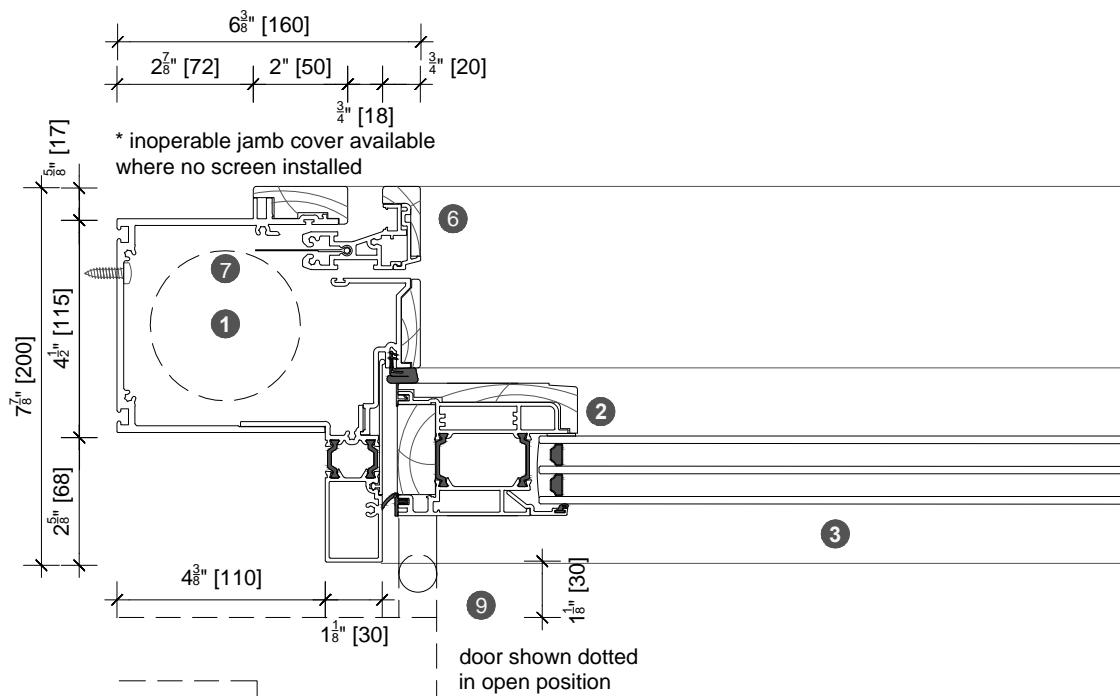

1. jamb detail