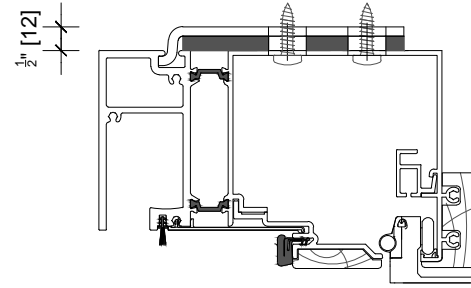

3. head detail

Head support bracket provided where fixing is inboard of the carrier track (folding doors only)  
 Door frames wider than 19'8 1/4\"/>

3a. jamb detail

205 series	
overall frame height	6'6 1/4\"/>
overall frame width	4'8 1/2\"/>
visible frame width	3'11 3/4\"/>
door panel height	6'5 5/8\"/>
door panel width	1'10 5/8\"/>

- 1 screen/shade box
- 2 door panel stile
- 3 glazing
- 4 top rail
- 5 bottom rail
- 6 screen stile
- 7 screen/blind
- 8 lever handle
- 9 pivot

Door frames up to 16' (4877mm) in width can be supplied with a different fabric type in each jamb box.  
 Door frames wider than 16' (4877mm) are only available with a single fabric type.

legend

4. sill detail

1. jamb detail

2. jamb detail