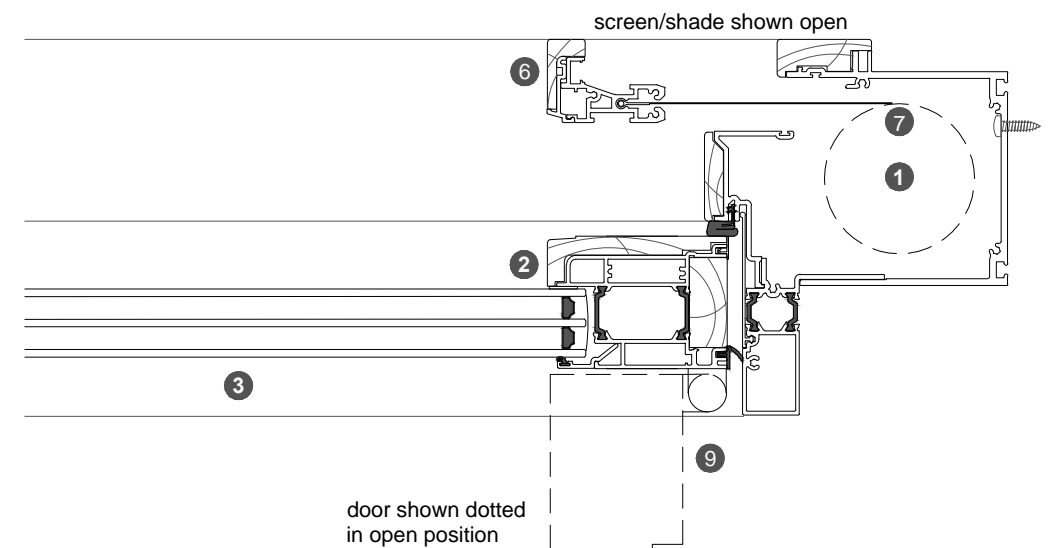

3. head detail

Head support bracket provided where fixing is inboard of the carrier track (folding doors only)  
 Door frames wider than 19'8 1/4\"/>

3a. jamb detail

205 series	
overall frame height	6'6 1/4\"/>
overall frame width	4'8 1/2\"/>
visible frame width	3'11 3/4\"/>
door panel height	6'5 5/8\"/>
door panel width	1'10 5/8\"/>

- 1 screen/shade box
- 2 door panel stile
- 3 glazing
- 4 top rail
- 5 bottom rail
- 6 screen stile
- 7 screen/blind
- 8 lever handle
- 9 pivot

Door frames up to 16' (4877mm) in width can be supplied with a different fabric type in each jamb box.  
 Door frames wider than 16' (4877mm) are only available with a single fabric type.

legend

4. sill detail

1. jamb detail

2. jamb detail