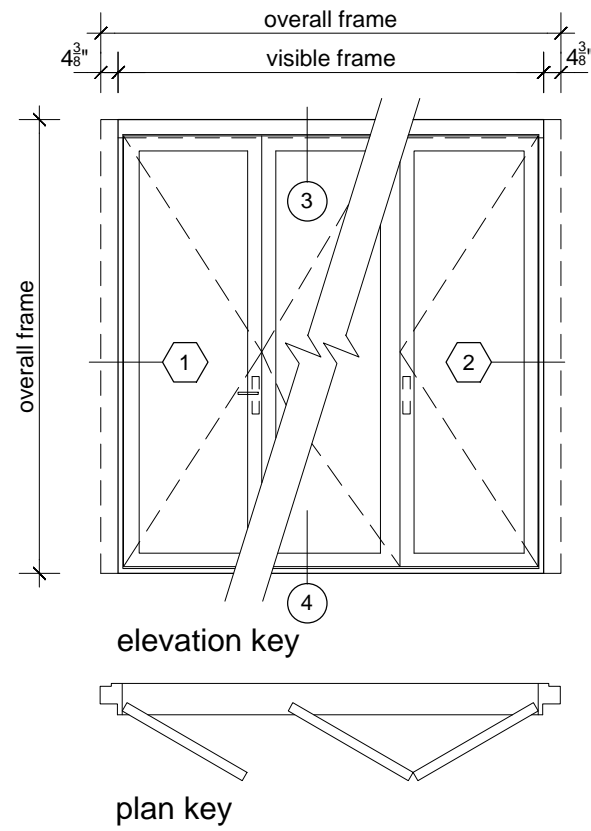

3. head detail

Head support bracket provided where fixing is inboard of the carrier track (folding doors only)  
 Door frames wider than 19'8 1/4\"/>

3a. jamb detail

205 series	
overall frame height	6'6 1/4\"/>
overall frame width	4'8 1/2\"/>
visible frame width	3'11 3/4\"/>
door panel height	6'5 5/8\"/>
door panel width	1'10 5/8\"/>

- 1 screen/shade box
- 2 door panel stile
- 3 glazing
- 4 top rail
- 5 bottom rail
- 6 screen stile
- 7 screen/blind
- 8 lever handle
- 9 pivot

Door frames up to 16' (4877mm) in width can be supplied with a different fabric type in each jamb box.  
 Door frames wider than 16' (4877mm) are only available with a single fabric type.