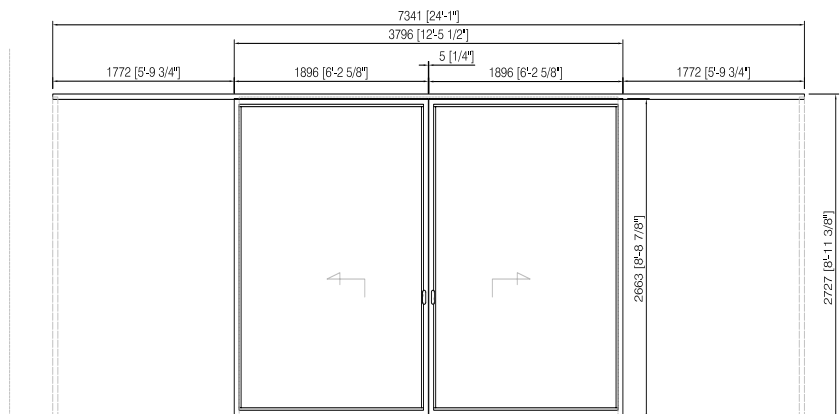

LIFT & SLIDE DOORS

A unique sill and frame were designed to fit the architects request to have the Lift / Slide panels slide over the exterior wall conserving space while allowing complete openness to the outdoors. The main challenge was integrating the frame to allow the panels to pass behind the wall while still engineering the system so weatherproofing and smooth functionality became one in the same.

The end result... doors that operate and perform beautifully.

This is what our clients have come to expect from Brombal. It's our pleasure to provide architects this kind of creative freedom.