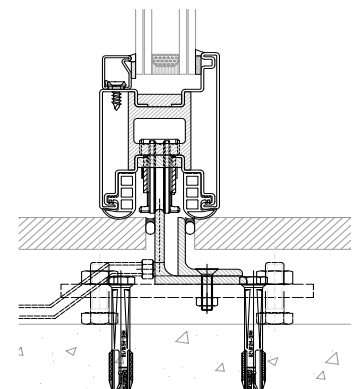

LIFT & SLIDE DOORS

A unique sill and frame were designed to fit the architects request to have the Lift / Slide panels slide over the exterior wall conserving space while allowing complete openness to the outdoors. The main challenge was integrating the frame to allow the panels to pass behind the wall while still engineering the system so weatherproofing and smooth functionality became one in the same.

The end result... doors that operate and perform beautifully.

This is what our clients have come to expect from Brombal. It's our pleasure to provide architects this kind of creative freedom.