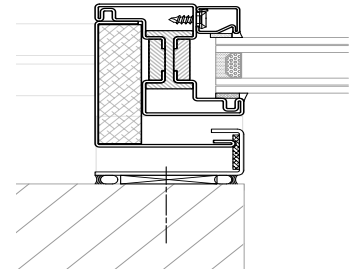

LIFT & SLIDE DOORS

A unique sill and frame were designed to fit the architects request to have the Lift / Slide panels slide over the exterior wall conserving space while allowing complete openness to the outdoors. The main challenge was integrating the frame to allow the panels to pass behind the wall while still engineering the system so weatherproofing and smooth functionality became one in the same.

The end result... doors that operate and perform beautifully.

This is what our clients have come to expect from Brombal. It's our pleasure to provide architects this kind of creative freedom.