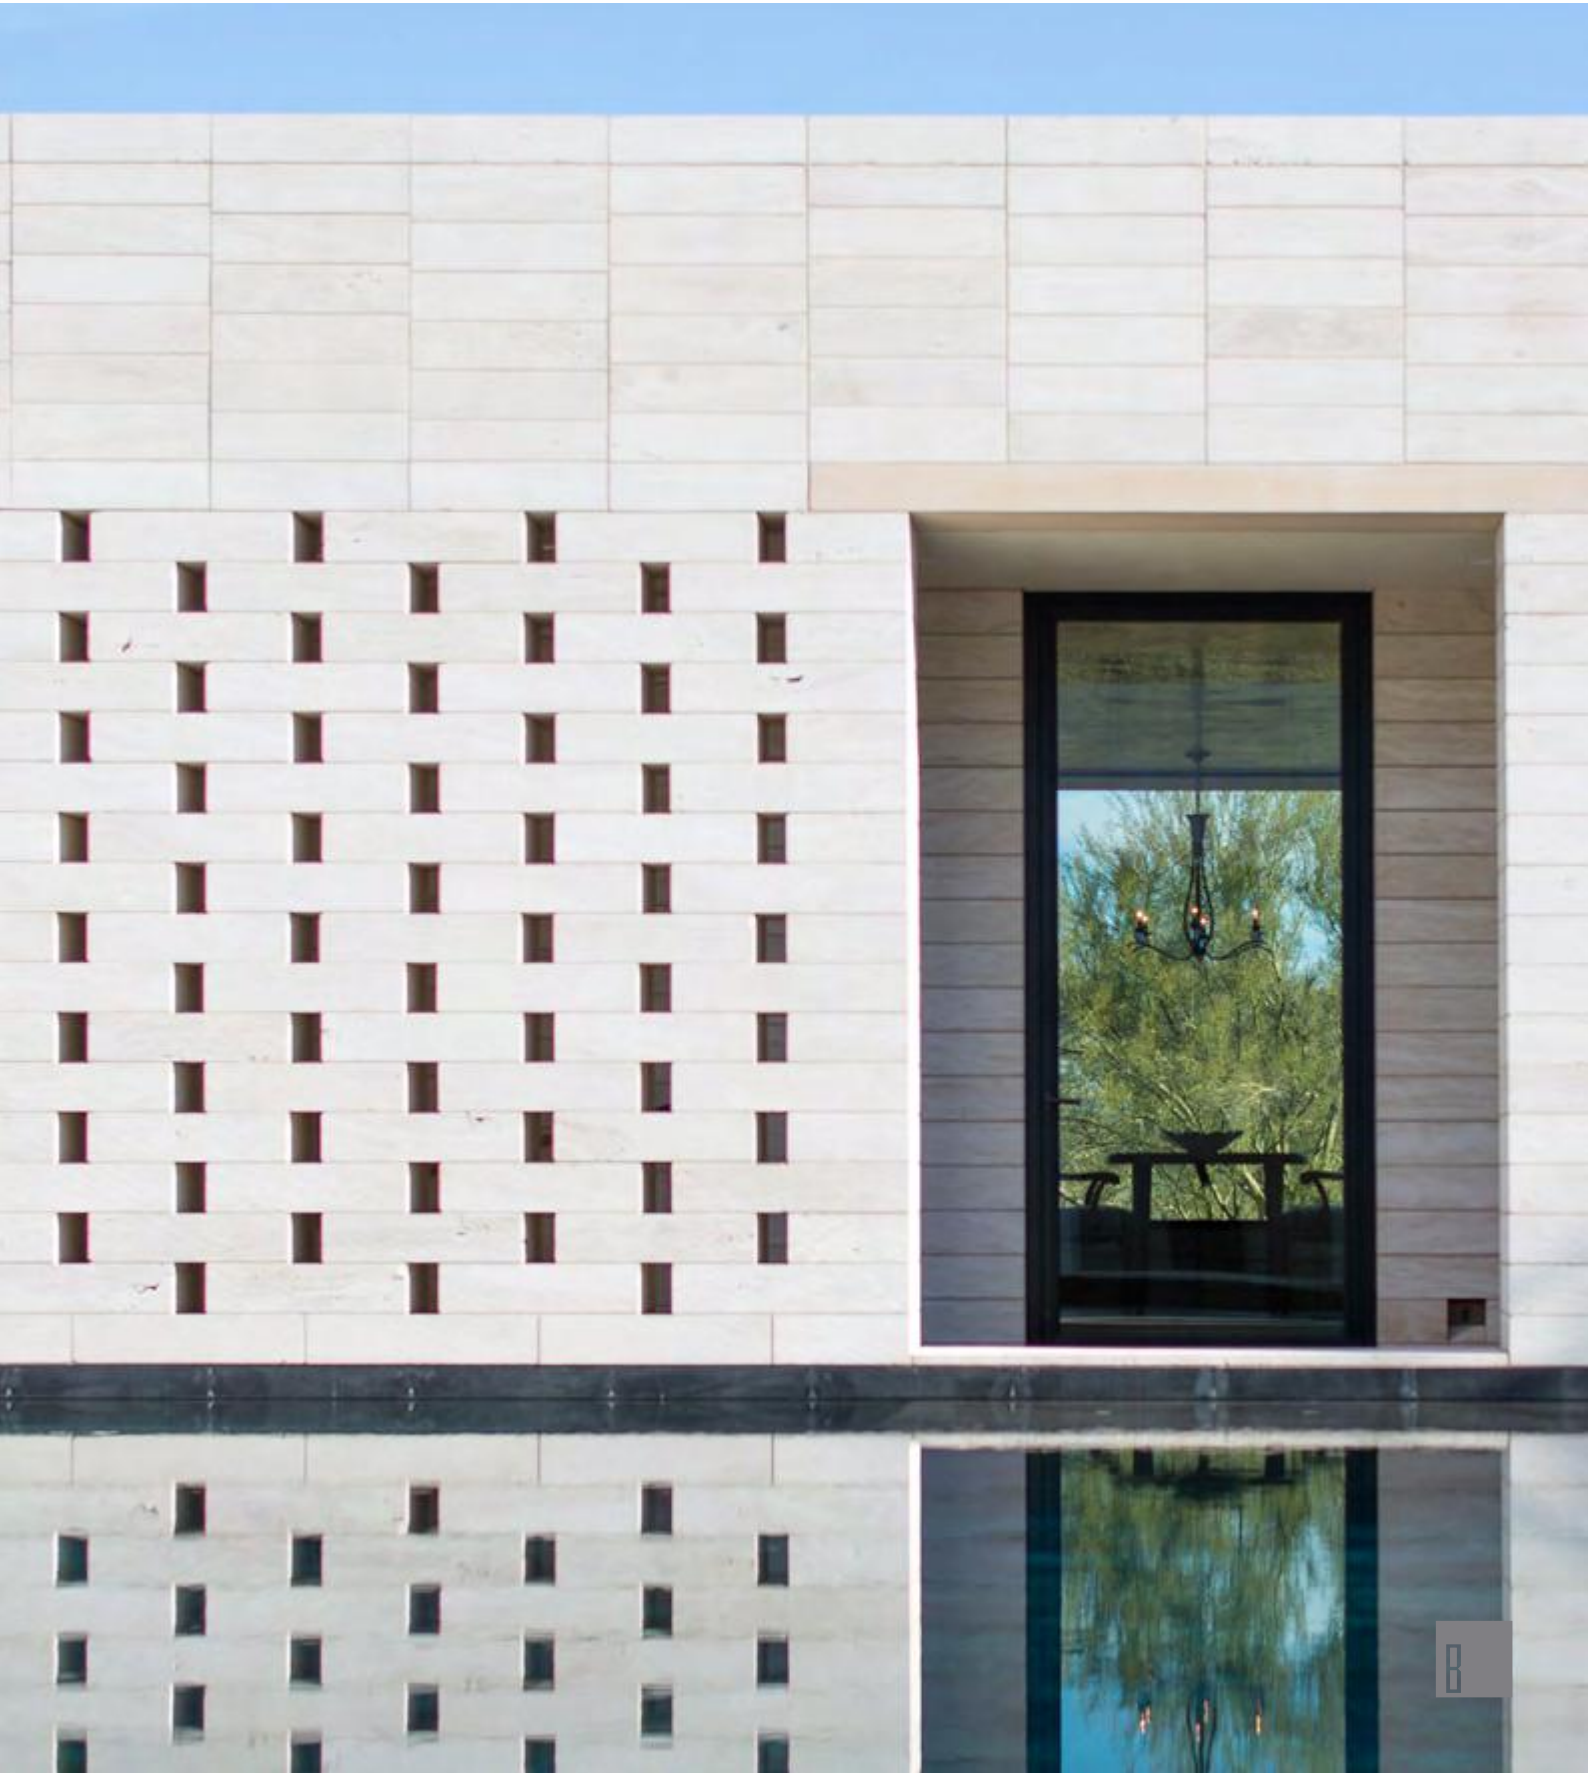

TESTIMONIAL

"I had the pleasure of visiting the Brombal factory while in Italy working on a line of furniture. Brombal is a family run operation that has been part of a community and production culture that still runs strong in this part of the world. This personal attention to detail, the culture of collaboration and innovation, the level of design culture and technology and the warmth and personal involvement of the owners contributes to an atmosphere ripe for creativity and problem solving that is rare with other companies in similar industries. The level of Italian design, as exemplified by the Brombal line, and others in the fields of furniture, fashion or automotive design, is unique in the world and provides a level confidence and quality that is unrivaled."

Marwan Al-Sayed